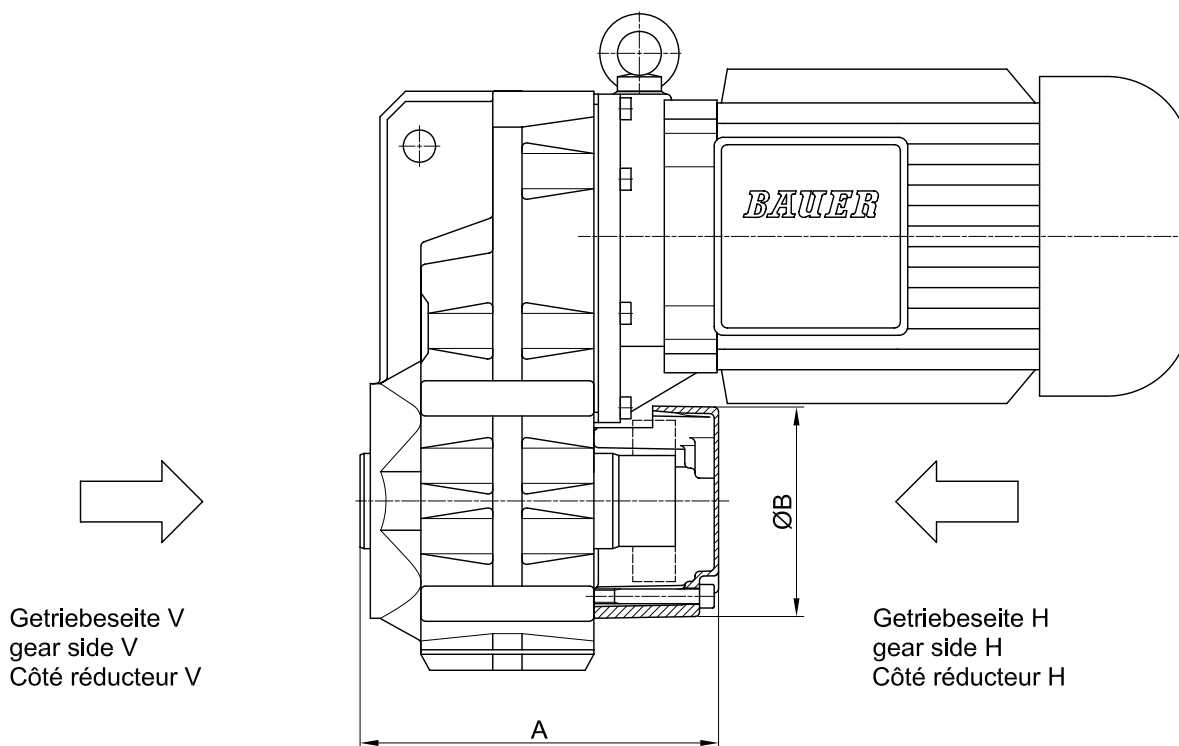

(Code BF10-.5A/...)
 (Code BF10Z-.5A/...)

Typ/ Type/ Type	SSV Gerwah	SSV STÜWE	A	B
BF10	PSV5001 36x72	HSD 36-22x36	174	120
BF20	PSV5001 44x80	HSD 44-22x44	211	140
BF30	PSV5001 50x90	HSD 50-22x50	223	140
BF40	PSV5001 62x110	HSD 62-22x62	245	160
BF50	PSV5001 68x115	HSD 68-22x68	227	200
BF60	PSV5001 80x141	HSD 80-22x80	290	210
BF70	PSV5001 110x185	HSD 110-22x105	359	250
BF80	PSV5001 125x215	HSD 125-22x130	463	300
BF90	PSV5001 155x263	HSD 155-22x150	557	350