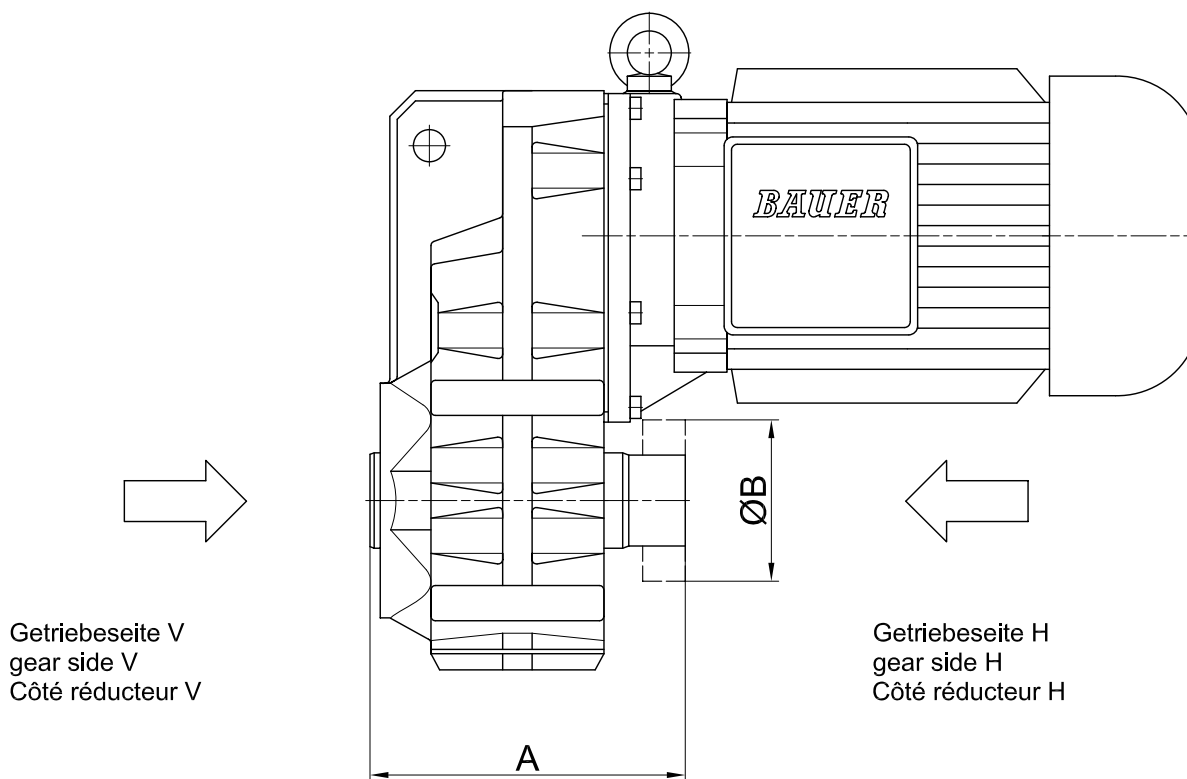

(Code BF10-.5/...)
 (Code BF10Z-.5/...)

Typ/ Type/ Type	SSV Gerwah	SSV STÜWE	A	B
BF10	PSV5001 36x72	HSD 36-22x36	153	72
BF20	PSV5001 44x80	HSD 44-22x44	173	80
BF30	PSV5001 50x90	HSD 50-22x50	192	90
BF40	PSV5001 62x110	HSD 62-22x62	215	110
BF50	PSV5001 68x115	HSD 68-22x68	211	115
BF60	PSV5001 80x141	HSD 80-22x80	257	140
BF70	PSV5001 110x185	HSD 110-22x105	320	185
BF80	PSV5001 125x215	HSD 125-22x130	421	215
BF90	PSV5001 155x263	HSD 155-22x150	505	263