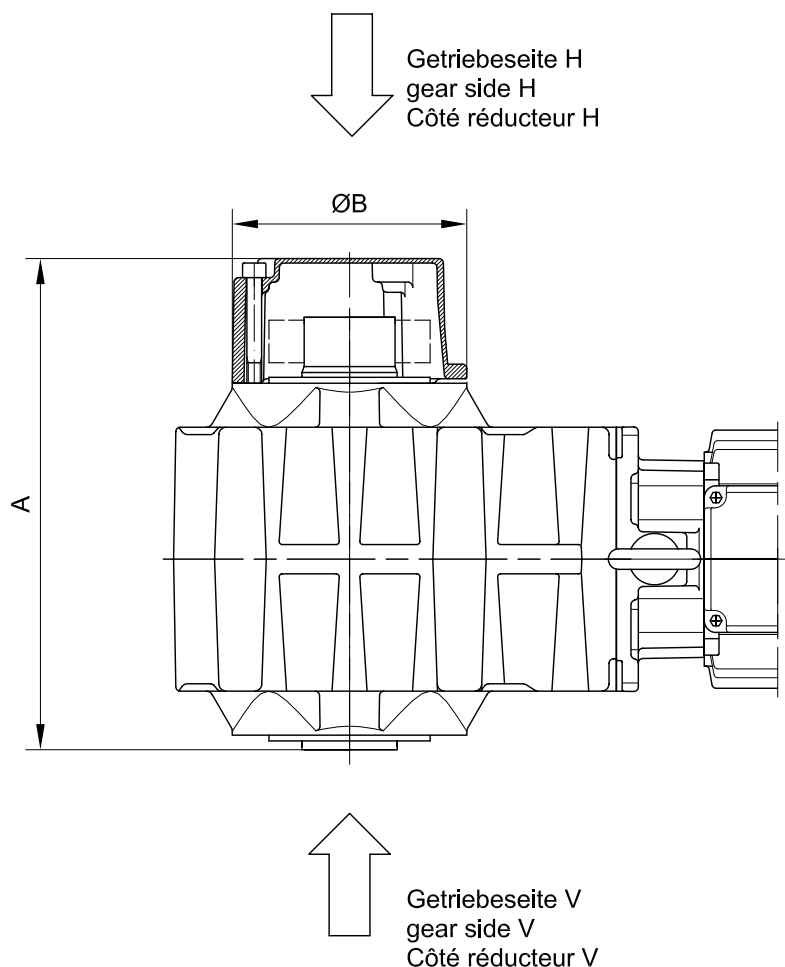

(Code BK10-.5A/...)
 (Code BK10Z-.5A/...)

Typ/Type/Type	SSV Gerwah	SSV STÜWE	A	B
BK10	PSV5001 36x72	HSD 36-22x36	217	120
BK20	PSV5001 44x80	HSD 44-22x44	270	140
BK30	PSV5001 50x90	HSD 50-22x50	300	160
BK40	PSV5001 62x110	HSD 62-22x62	335	160
BK50	PSV5001 68x115	HSD 68-22x68	329	200
BK60	PSV5001 80x141	HSD 80-22x80	386	210
BK70	PSV5001 110x185	HSD 110-22x105	465	250
BK80	PSV5001 125x215	HSD 125-22x130	502	300
BK90	PSV5001 155x263	HSD 155-22x150	602	350