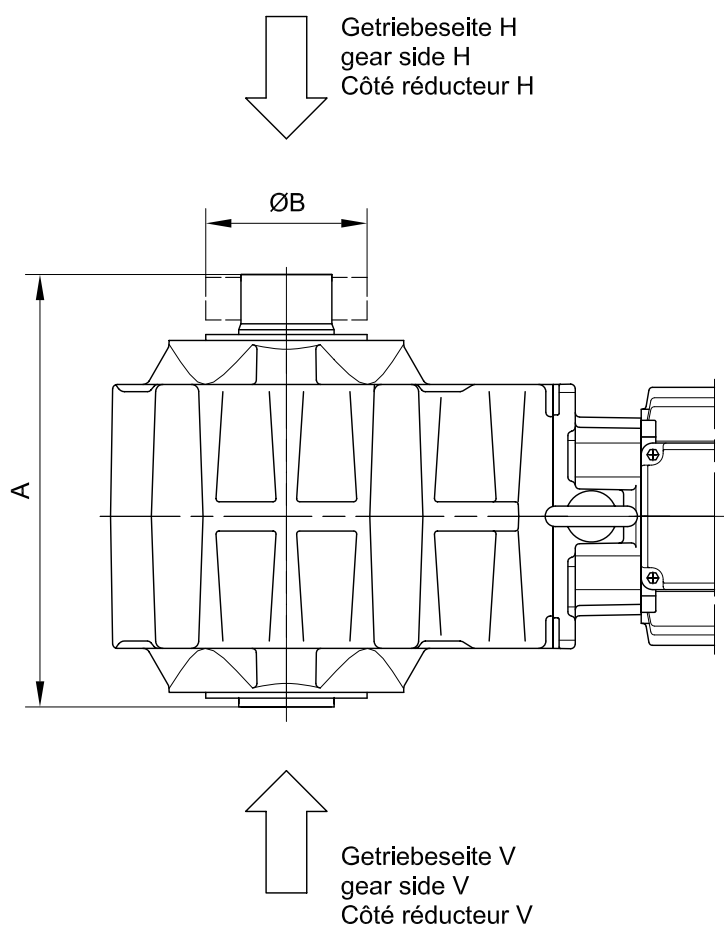

(Code BK10-.5/...)  
 (Code BK10Z-.5/...)

Typ/Type/Type	SSV Gerwah	SSV STÜWE	A	B
BK06	PSV5001 24x50	HSD 24-22x24	118	50
BK10	PSV5001 36x72	HSD 36-22x36	195	72
BK20	PSV5001 44x80	HSD 44-22x44	222	80
BK30	PSV5001 50x90	HSD 50-22x50	254	90
BK40	PSV5001 62x110	HSD 62-22x62	295	110
BK50	PSV5001 68x115	HSD 68-22x68	317	115
BK60	PSV5001 80x141	HSD 80-22x80	337	140
BK70	PSV5001 110x185	HSD 110-22x105	407	185
BK80	PSV5001 125x215	HSD 125-22x130	464	215
BK90	PSV5001 155x263	HSD 155-22x150	554	263