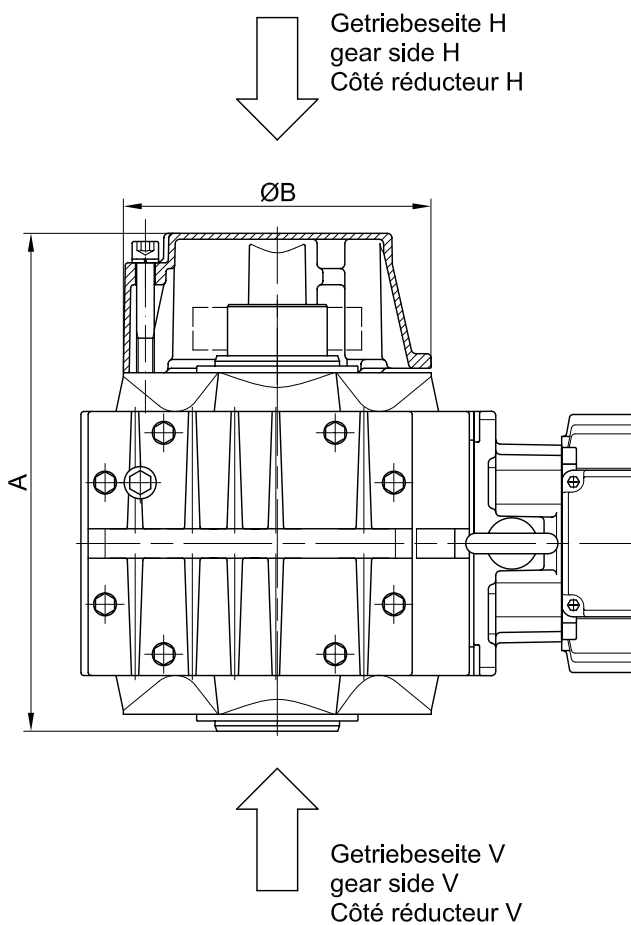

(Code BS10-.5A/...)
 (Code BS10Z-.5A/...)

Typ/Type/Type	SSV Gerwah	SSV STÜWE	A	B
BS10	PSV5001 36x72	HSD 36-22x36	221	120
BS20	PSV5001 44x80	HSD 44-22x44	286	160
BS30	PSV5001 50x90	HSD 50-22x50	313	160
BS40	PSV5001 68x115	HSD 68-22x68	340	210