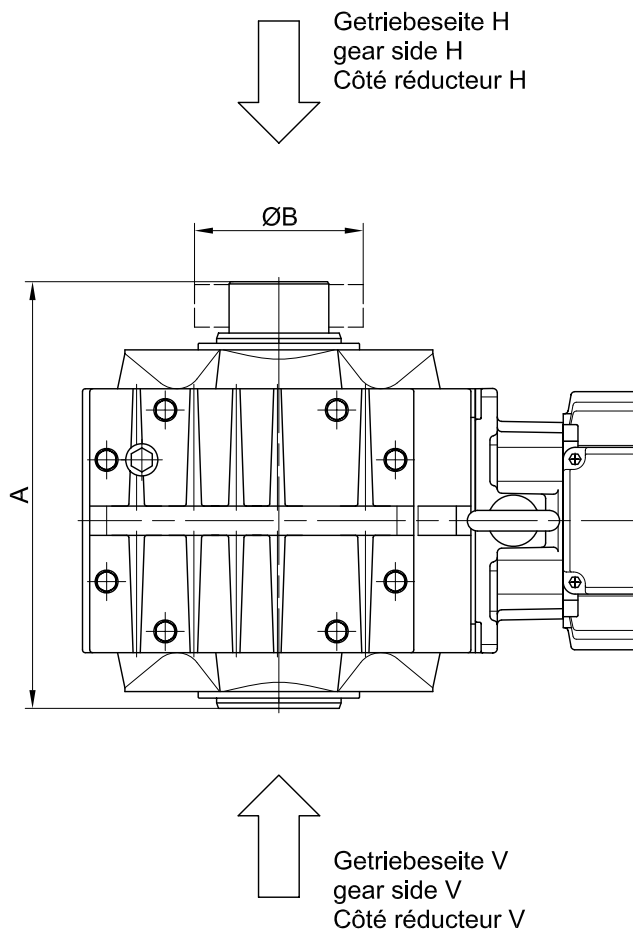

(Code BS10-.5/...)  
 (Code BS10Z-.5/...)

Typ/Type/Type	SSV Gerwah	SSV STÜWE	A	B
BS10	PSV5001 36x72	HSD 36-22x36	199	72
BS20	PSV5001 44x80	HSD 44-22x44	239	80
BS30	PSV5001 50x90	HSD 50-22x50	267	90
BS40	PSV5001 68x115	HSD 68-22x68	291	115